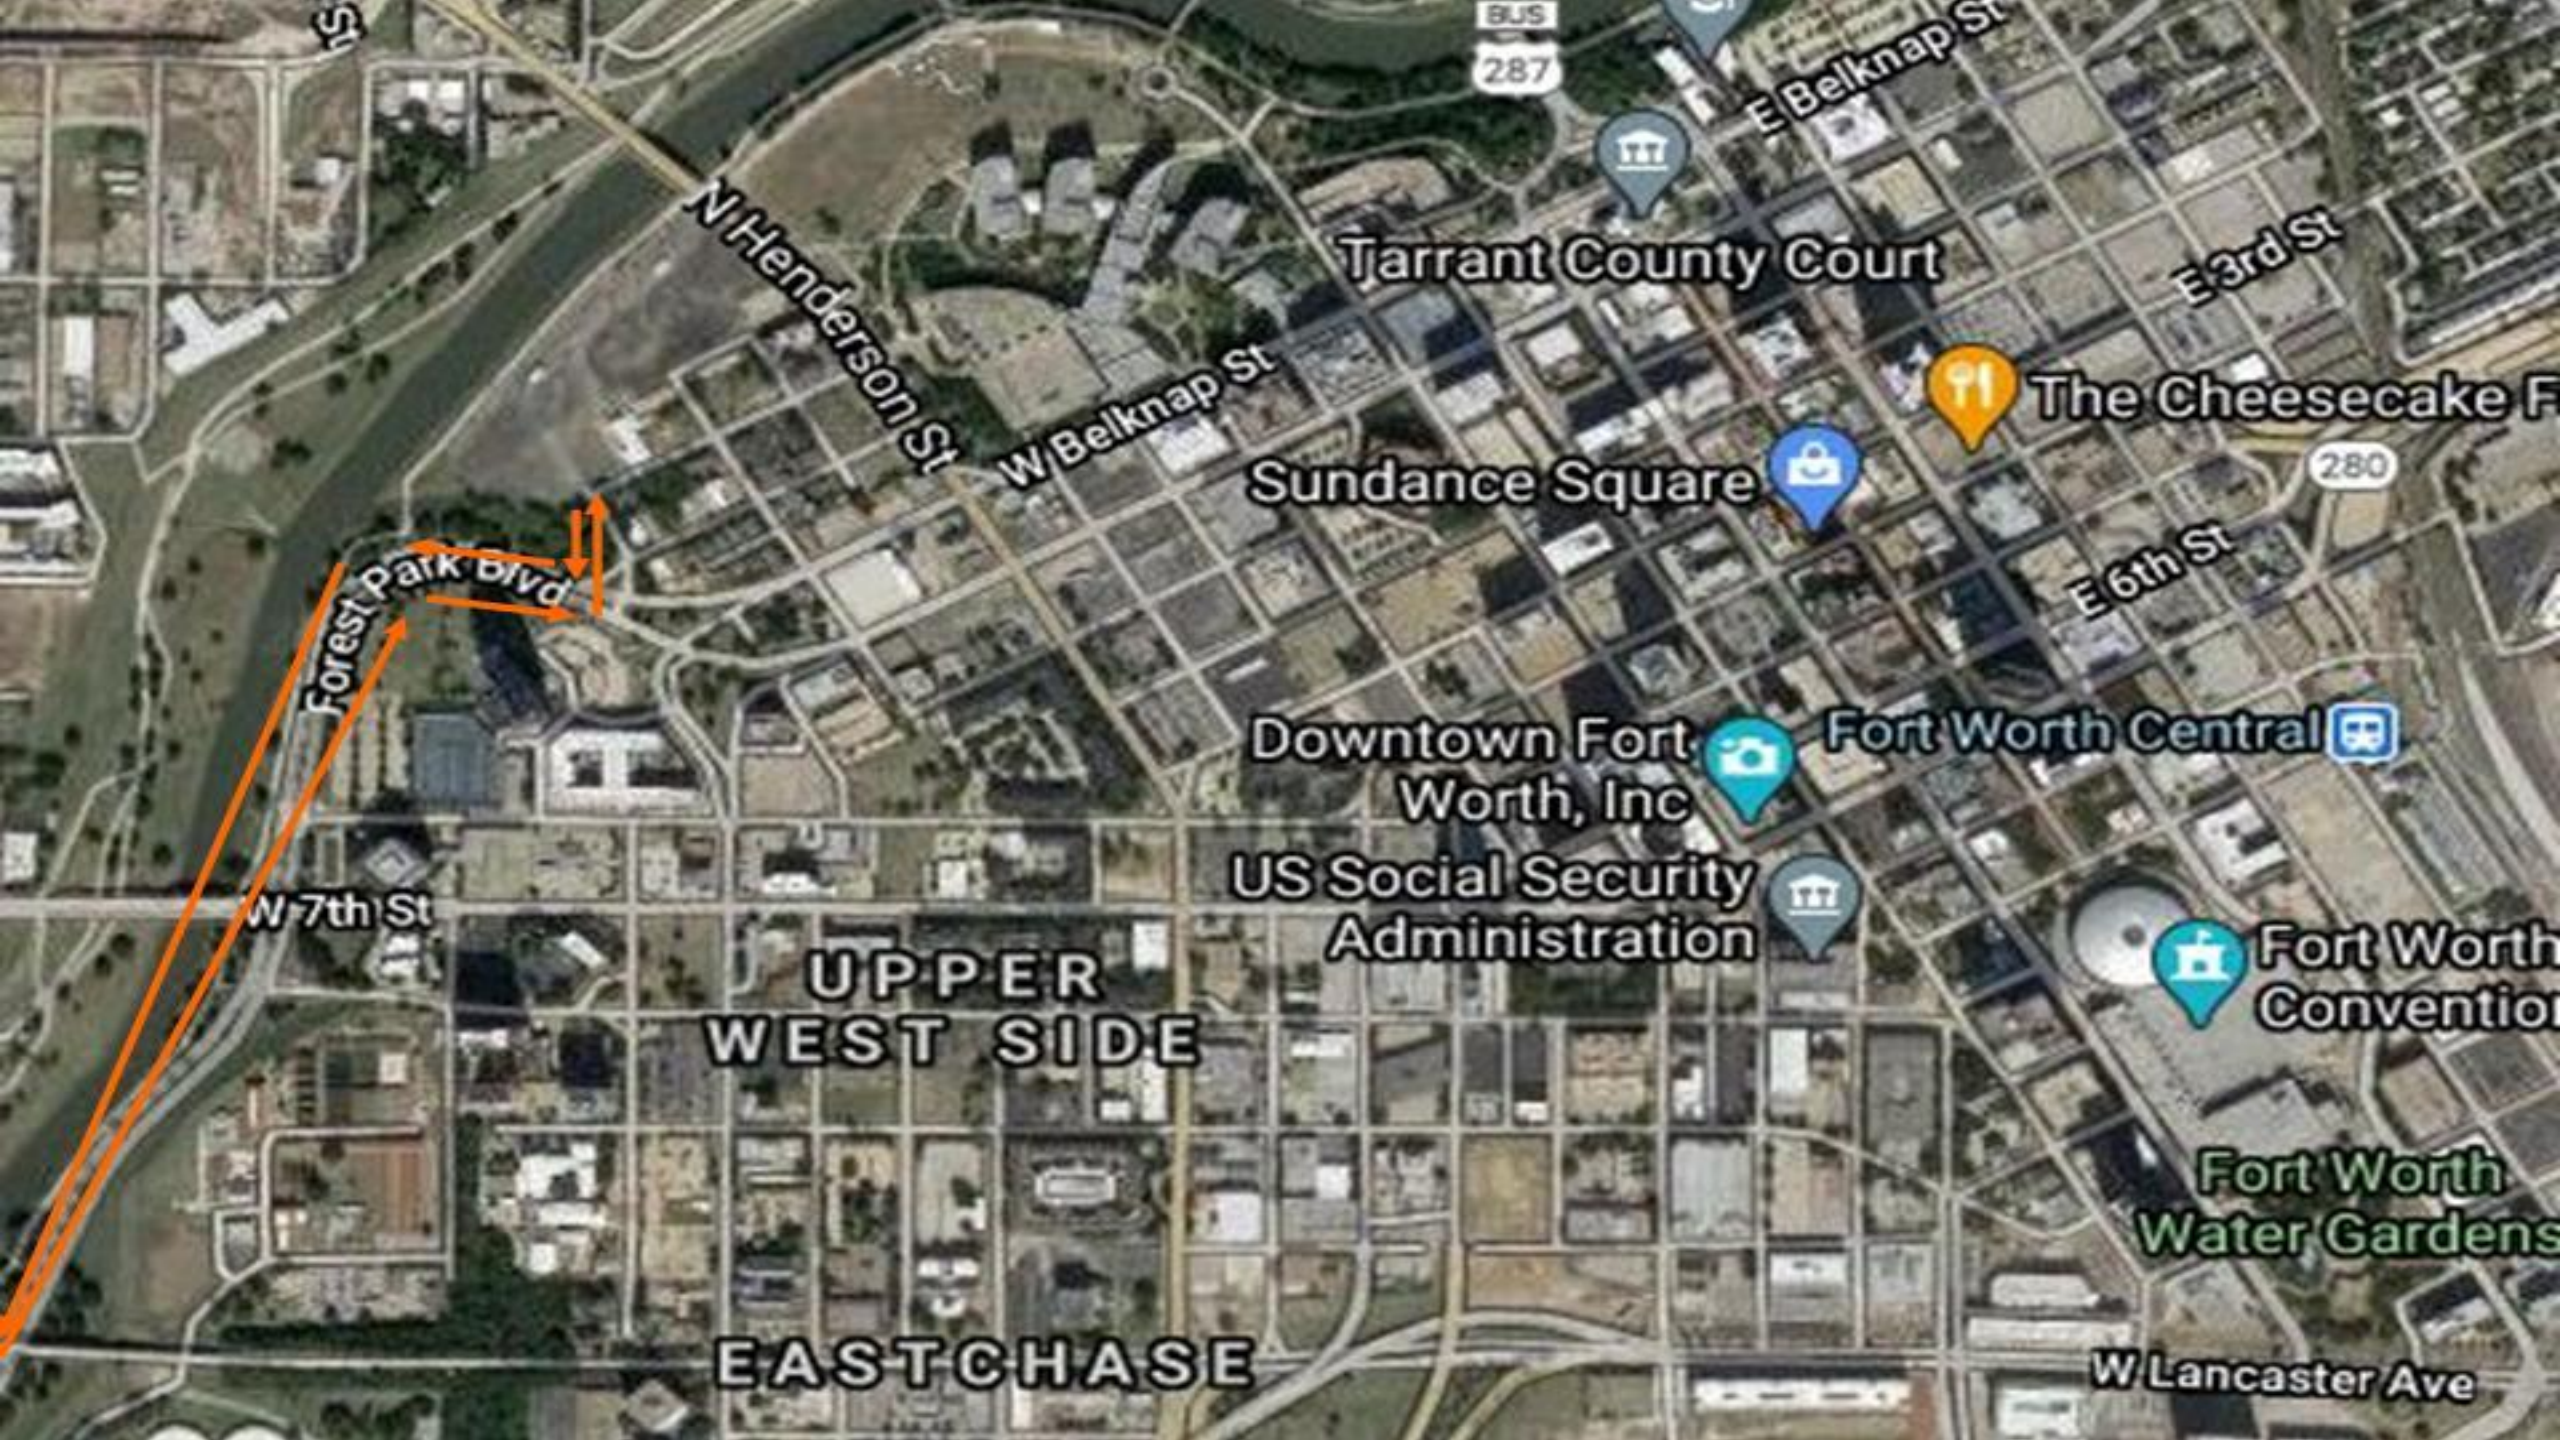

BAND

Sheriff's Posse

BAND ASSEMBLY AREA

JRPTC ASSEMBLY AREA

Sign in and VOLUNTEER PARKING

Veterans Day Parade

Assembly, Route & Barricade Locations

To see the entire parade you must watch on N Forest Park Blvd.

Forest Park Blvd

N Henderson St

W Belknap St

BUS 287

E Belknap St

Tarrant County Court

E 3rd St

Sundance Square