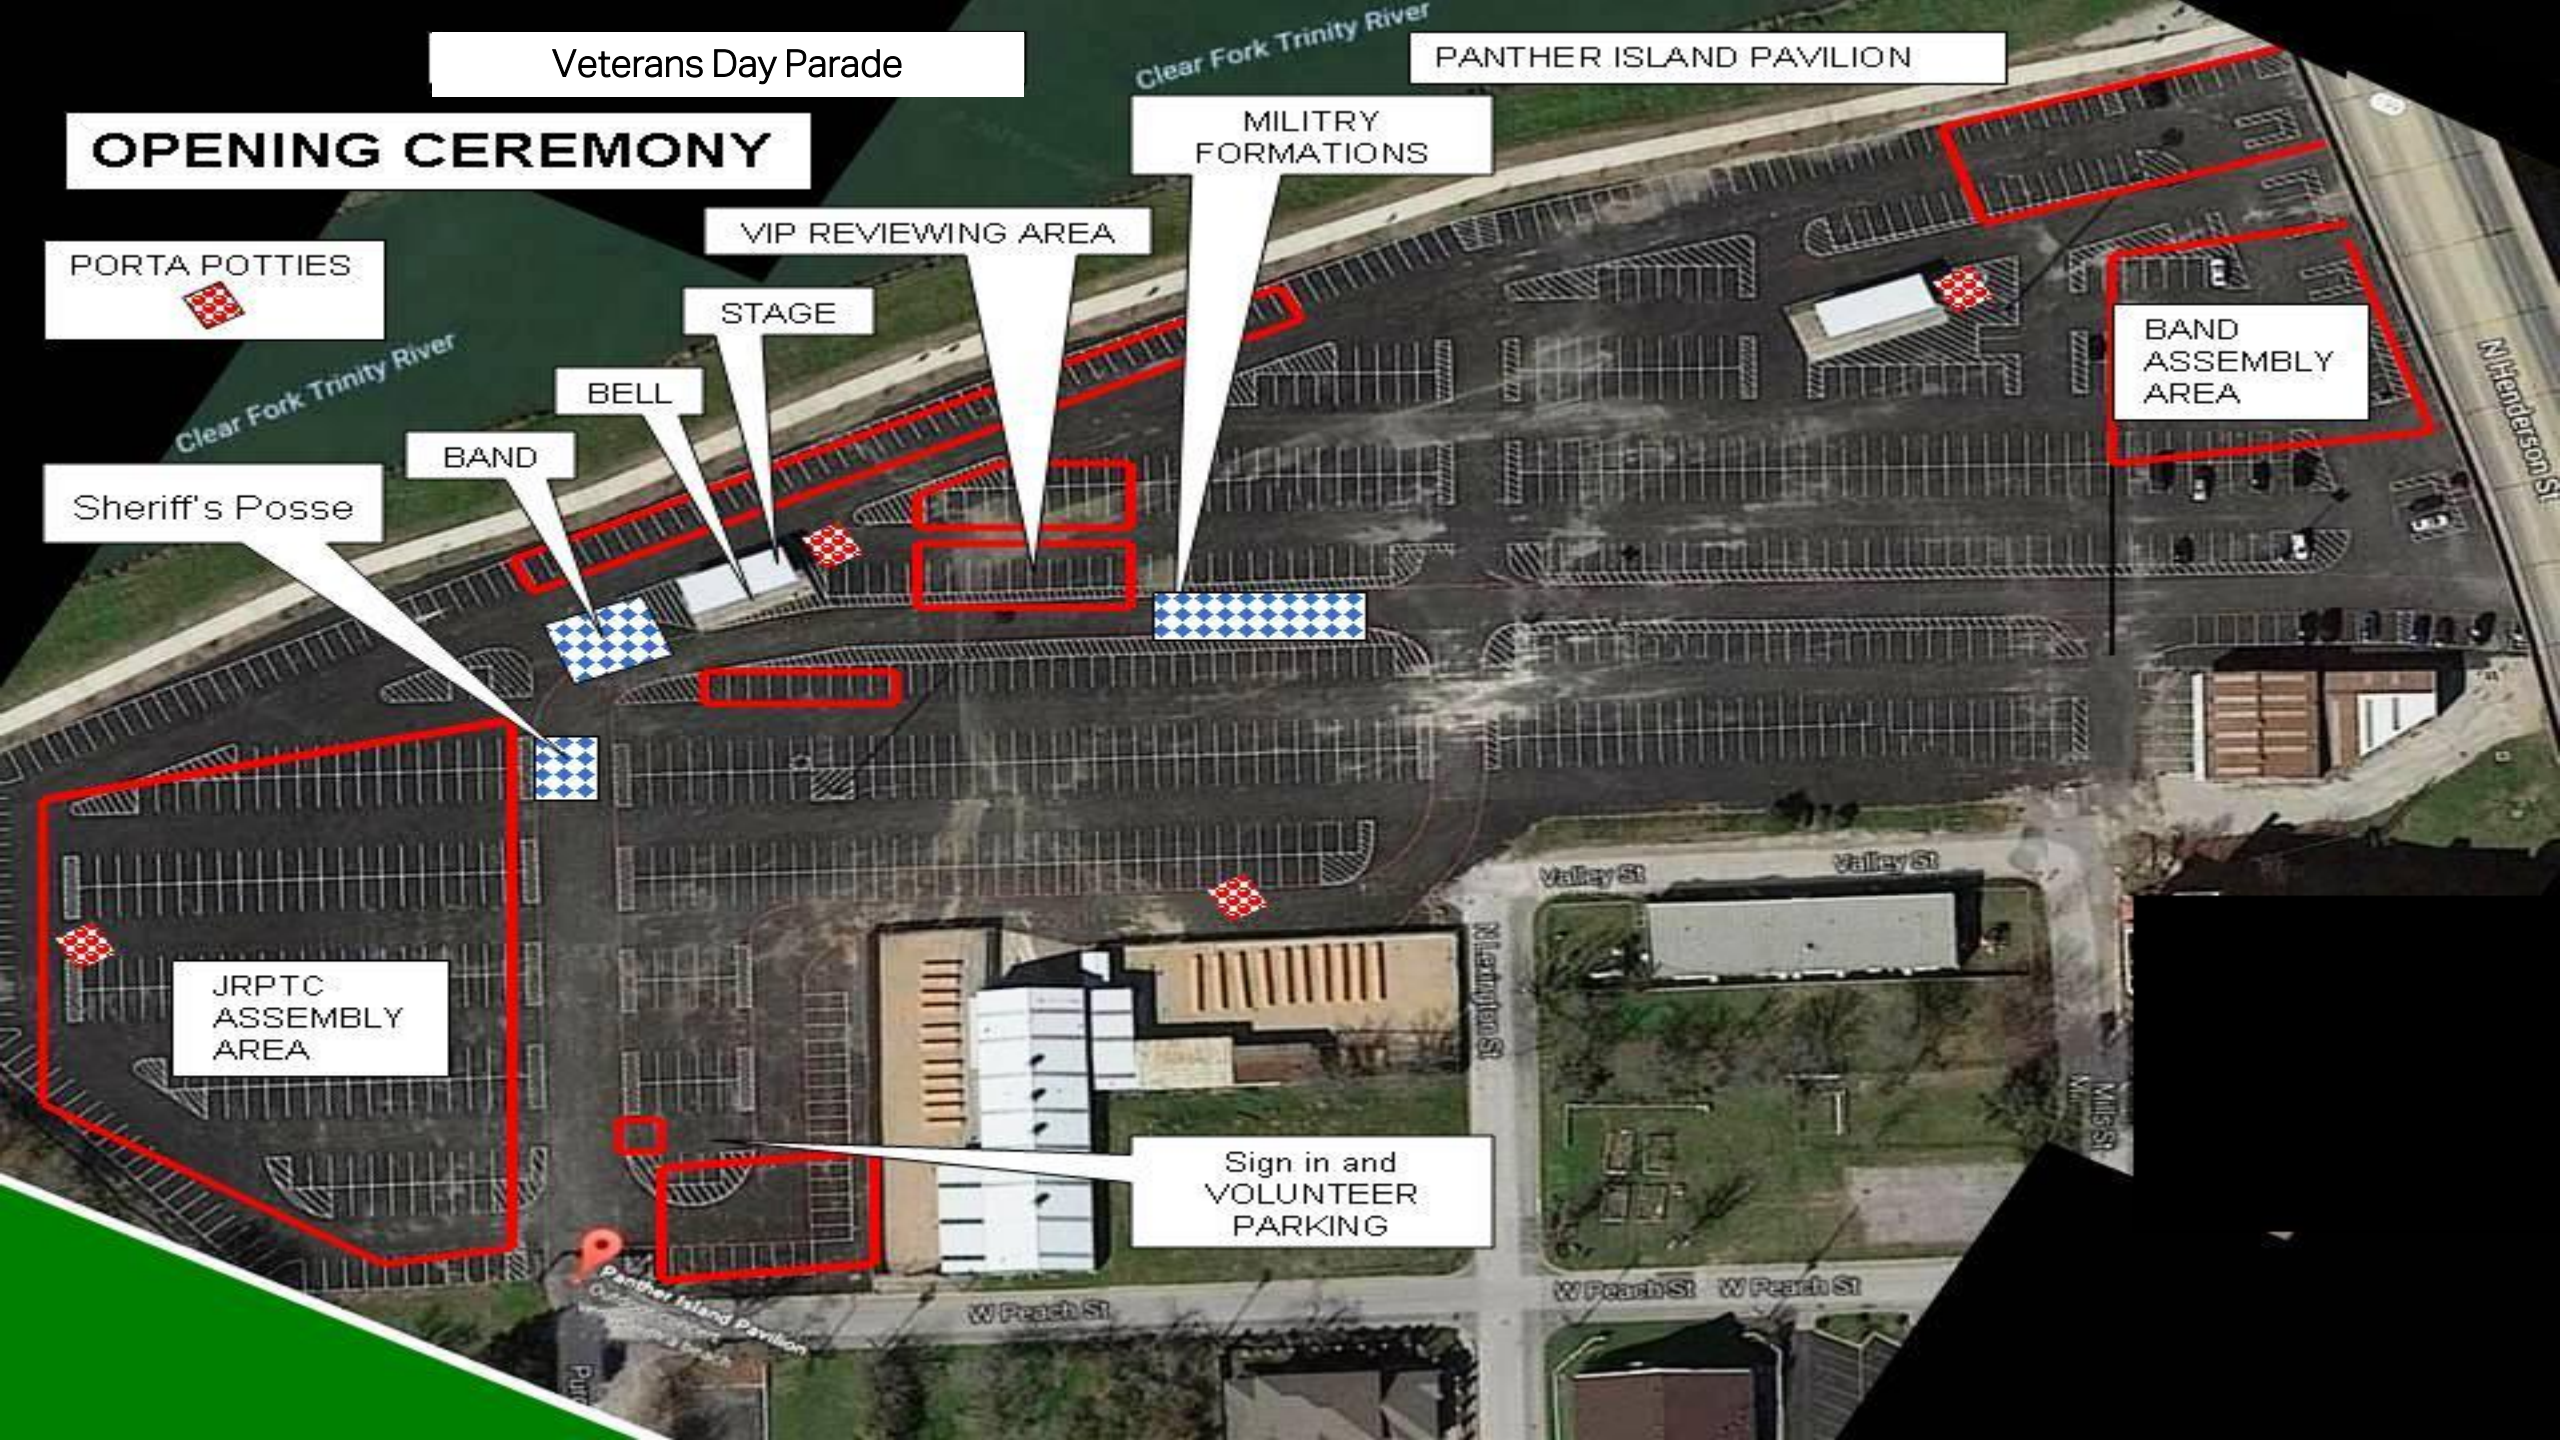

VETERANS DAY PARADE

PANTHER ISLAND PAVILION

Equestrian ASSEMBLY

ASSEMBLY LOCATIONS

PORTA POTTIES

STAGE & BELL

BAND

VIP PARKING

VIP RECEPTION AREA

MODEL T'S

BUS ENTRY AND EXIT GATE AND ROUTE

BAND ASSEMBLY AREA

PURCEY ST
EVENT ENTRY AND CHECK IN

JRPTC
ASSEMBLY
AREA

Sign in and
VOLUNTEER
PARKING

N. LEXINGTON
ST.

Veterans Day Parade

PANTHER ISLAND PAVILION

OPENING CEREMONY

MILITARY FORMATIONS

PORTA POTTIES

VIP REVIEWING AREA

STAGE

BELL

BAND

Sheriff's Posse

BAND ASSEMBLY AREA

JRPTC ASSEMBLY AREA

Sign in and VOLUNTEER PARKING

Veterans Day Parade

Assembly, Route & Barricade Locations

To see the entire parade you must watch on N Forest Park Blvd.