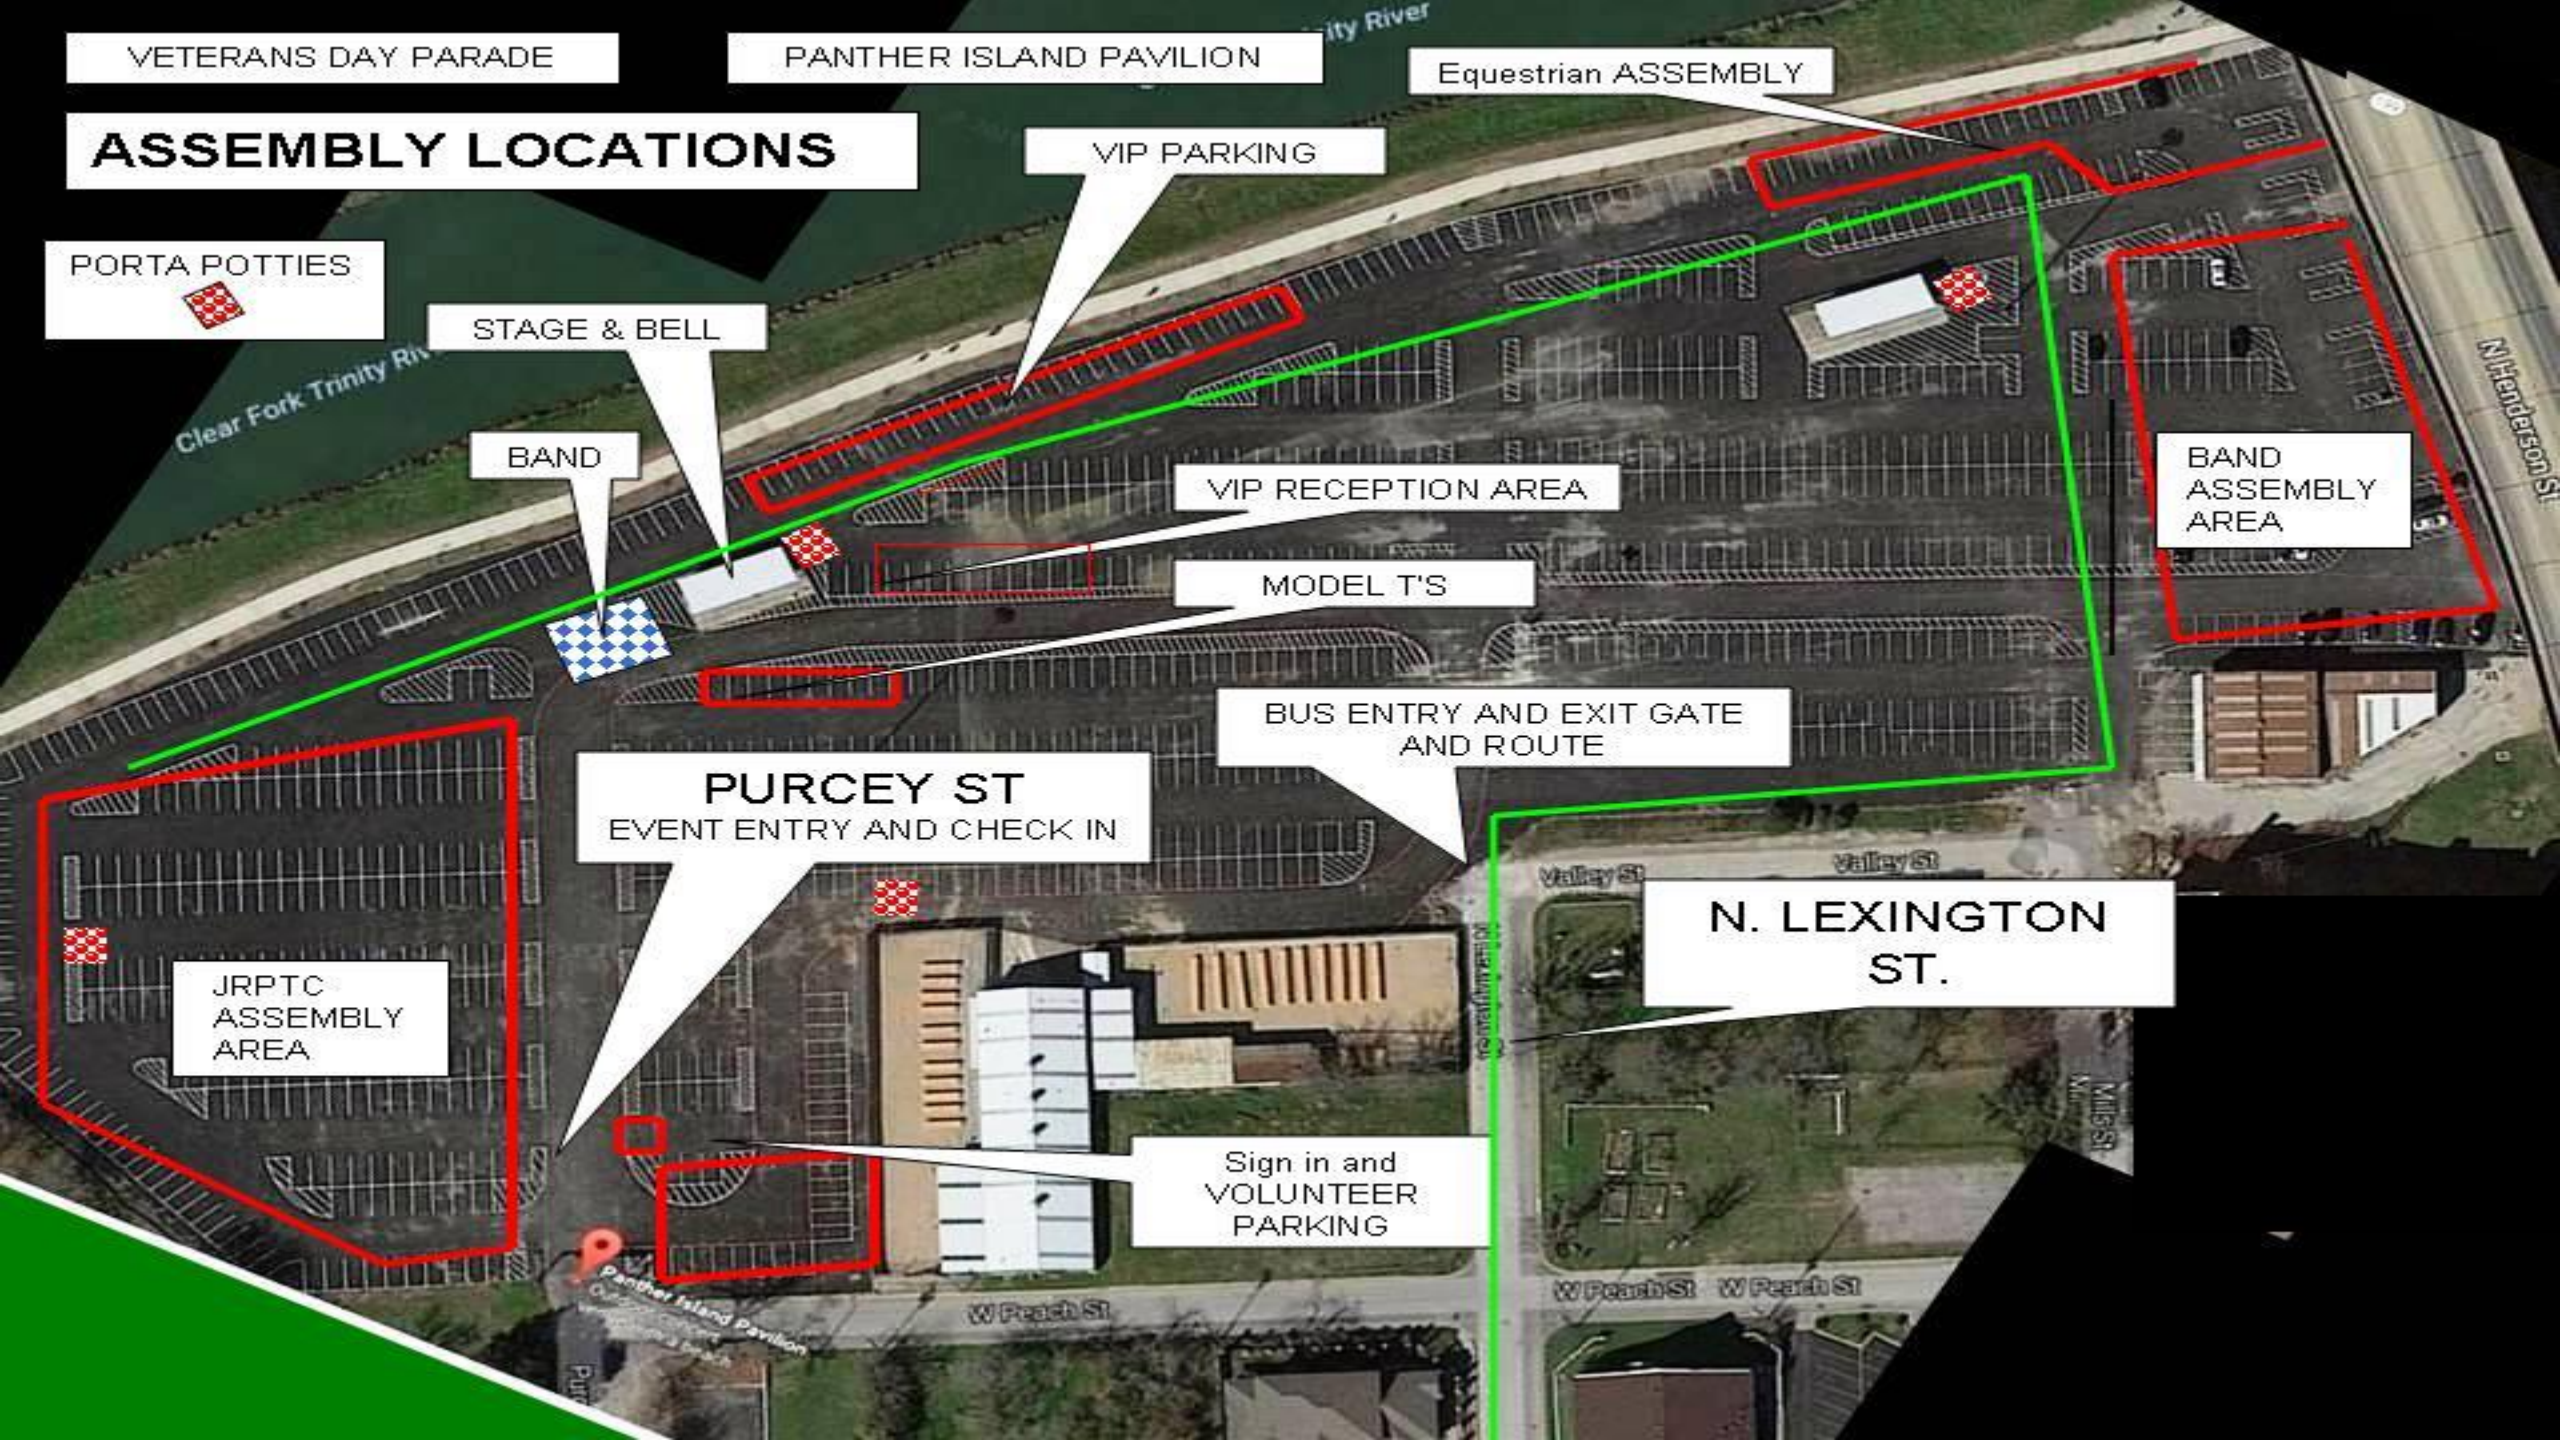

VETERANS DAY PARADE

PANTHER ISLAND PAVILION

Equestrian ASSEMBLY

ASSEMBLY LOCATIONS

PORTA POTTIES

STAGE & BELL

BAND

VIP PARKING

VIP RECEPTION AREA

MODEL T'S

BUS ENTRY AND EXIT GATE AND ROUTE

BAND ASSEMBLY AREA

PURCEY ST
EVENT ENTRY AND CHECK IN

JRPTC
ASSEMBLY
AREA

Sign in and
VOLUNTEER
PARKING

N. LEXINGTON
ST.

BAND

Sheriff's Posse

BAND ASSEMBLY AREA

JRPTC ASSEMBLY AREA

Sign in and VOLUNTEER PARKING

Veterans Day Parade

Assembly, Route & Barricade Locations

To see the entire parade you must watch on N Forest Park Blvd.

Forest Park Blvd

N Henderson St

W Belknap St

BUS 287

E Belknap St

Tarrant County Court

E 3rd St

Sundance Square